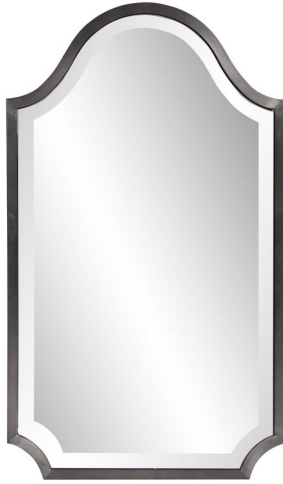

# Mirrors

## MHE94066 – Bosworth Brushed Titanium Shield Mirror

The Bosworth Shield mirror features a gracefully arched top and curved bottom corners. Each mirror is beveled by hand and is framed in a brushed titanium silver stainless steel. Classic in shape but modern in design, this mirror is timeless. Additional finish available.

### Specifications

Height 27H

Material Stainless Steel

Width 16W

Shape Arched

Weight 12.18

Finish Brushed

<https://www.mdcwall.com/go/sku/MHE94066>