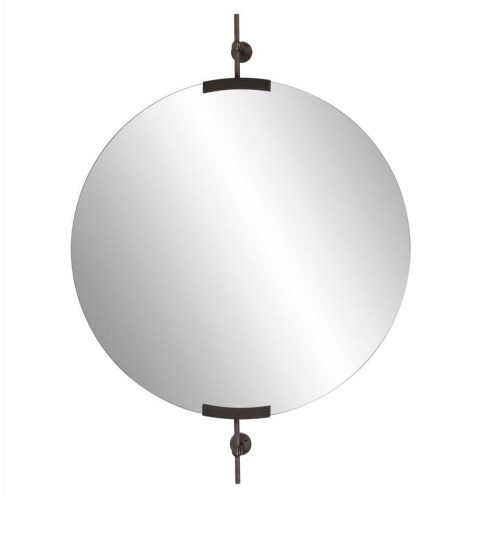

# Mirrors

MHE94086 – Wexford Round Mirror

## Specifications

Height 42H

Material Glass/Stainless Steel

Width 30W

Weight 28.5

Finish Brushed

Package Dimensions 33.1/2X33.1/2X4.1/2

<https://www.mdcwall.com/go/sku/MHE94086>