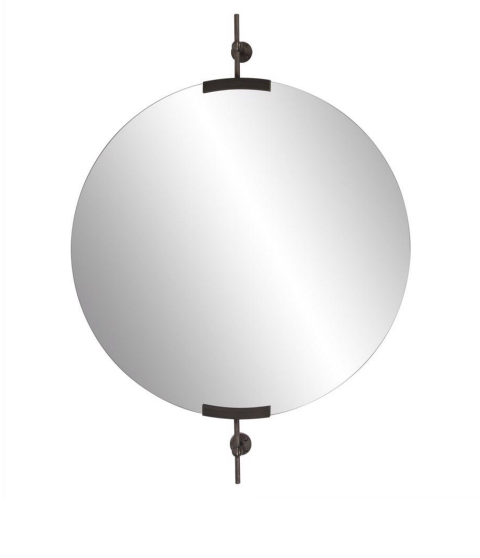

# Mirrors

MHE94086 – Wexford Round Mirror

## Specifications

Height 42H

Material Glass/Stainless Steel

Width 30W

Weight 28.5

Finish Brushed

Package Dimensions 33.1/2X33.1/2X4.1/2

<https://www.mdcwall.com/go/sku/MHE94086>