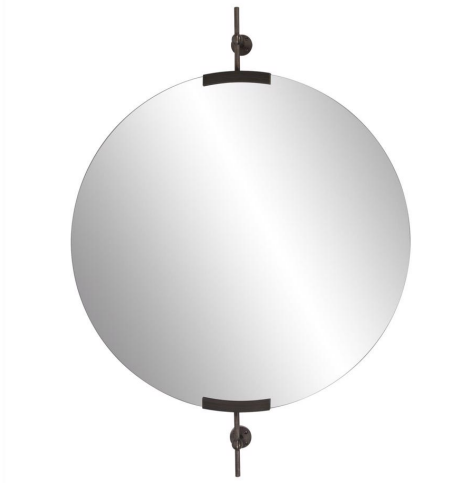

# Mirrors

## MHE94086 – Wexford Round Mirror

The Wexford mirrors were inspired by the late 1800's gentleman's barbershop mirrors found throughout England. The hand forged iron brackets finished in a oil rubbed bronze styled finish allows the mirrors to be mounted off the wall. The classic round mirror acts as an excellent mirror over a vanity or entryway. The styling of the Wexford collection recreates a nostalgic feel which is still a big part of today's designer trends.

### Specifications

Height 42H

Material Glass/Stainless Steel

Width 30W

Weight 28.5

Finish Brushed

Package Dimensions 33.1/2X33.1/2X4.1/2

<https://www.mdcwall.com/go/sku/MHE94086>