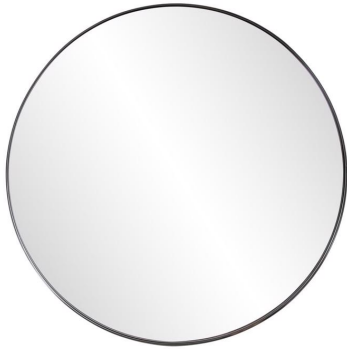

Mirrors

MHE94095 – Stainless Steel Round Mirror

With the idea that less is more, our Steele Mirror features a simple round mirror trimmed in a flat, shadow box styled stainless steel frame. This version has been updated to a more modern finished of polished black stainless. D Rings are affixed to the back of the mirror making it ready to hang right out of the box. Additional colors & sizes also available.

Specifications

Height 30H

Material Stainless Steel

Width 30W

Weight 32

Finish Polished

Package Dimensions 34X34X5

<https://www.mdcwall.com/go/sku/MHE94095>