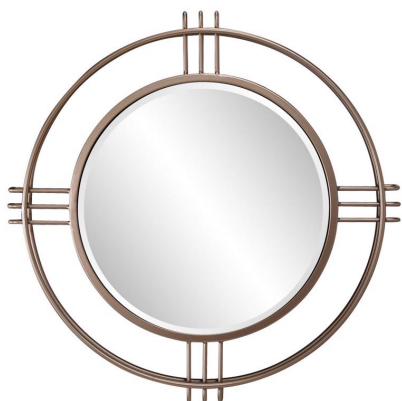

Mirrors

MHE94140 – Cullen Mirror

Specifications

Height 28H

Material Metal

Width 28W

Finish Oil Rubbed

Package Dimensions 32X32X5

<https://www.mdcwall.com/go/sku/MHE94140>