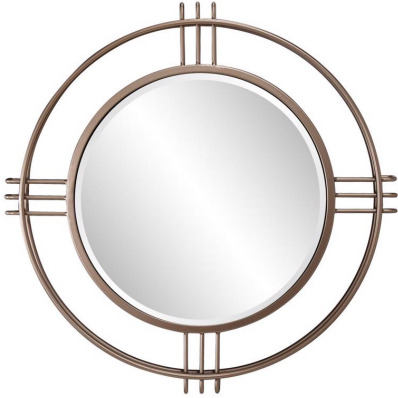

Mirrors

MHE94140 – Cullen Mirror

Inspired from small vintage windows that were on a English long boat. The rich oil rubbed finish and the open frame design both gives this mirror a unique flare that fits some of today's hottest home decor trends.

Specifications

Height 28H

Material Metal

Width 28W

Finish Oil Rubbed

Package Dimensions 32X32X5

<https://www.mdcwall.com/go/sku/MHE94140>