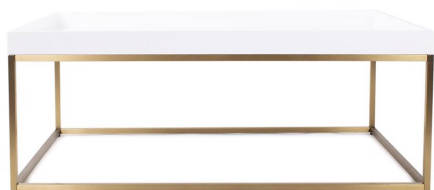

Accent Furniture

MHE94148 – Lyndhurst White Lacquered Coffee Table

The coffee table boasts a glossy white lacquered top that exudes a sense of clean sophistication and complements a variety of decor styles. Its top appears to float above the ground, supported by a sleek and slender gold stainless steel frame that adds a touch of opulence and visual contrast. This coffee table not only serves as a functional centerpiece for your seating area but also stands as a work of art, where the interplay of materials and aesthetics transforms your living space into a haven of contemporary style and timeless beauty.

Specifications

Height 18H

Material MDF/Stainless Steel

Width 47.3/4W

Shape Rectangle

Weight 35

Finish Glossy

Package Dimensions 8