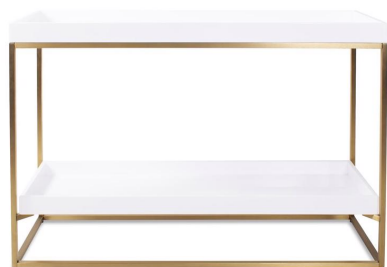

Accent Furniture

MHE94150 – Lyndhurst White Lacquer
Console Table

Specifications

Height 34H

Material MDF/Stainless Steel

Width 50W

Shape Rectangle

Weight 45

Finish Glossy

Package Dimensions 10

<https://www.mdcwall.com/go/sku/MHE94150>