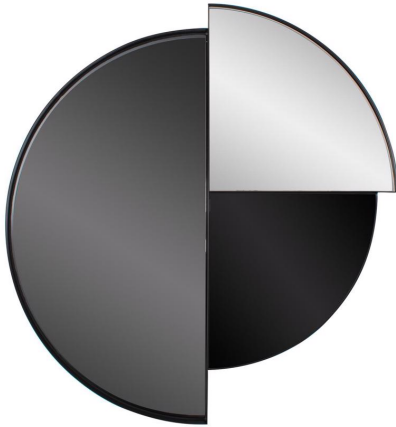

# Mirrors

## MHE94165 – Orono Metal Mirror

A mix of modern and industrial come together in our uniquely designed mirror that defies convention. This irregular mirror features three panes, each displaying a different color ? black, gray, and regular mirror. All of these elements are seamlessly inset within a black frame, creating a mesmerizing 3D and geometric effect.

### Specifications

Height 40

Material Stainless Steel

Width 43

Shape Asymetric

Weight 34 LBS

Finish Matte

Package Dimensions 45