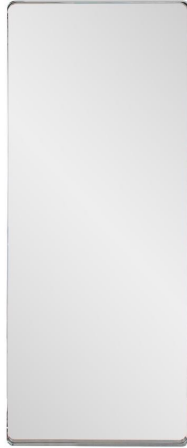

Mirrors

MHE94170 – Steele Polished Silver Oversized Mirror

With the idea that less is more, our Steele Mirror features a simple mirror trimmed in a flat, shadow box styled stainless steel frame in a polished silver. D Rings are affixed to the back of the mirror making it ready to hang right out of the box in either a vertical or horizontal orientation. Additional colors & sizes also available.

Specifications

Height 72

Material Stainless Steel

Width 30

Shape Rectangular

Weight 66 LBS

Finish Polished

Package Dimensions 78