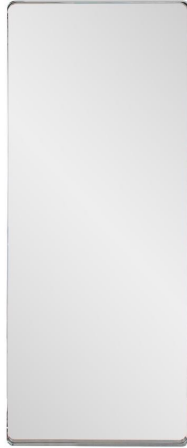

# Mirrors

## MHE94170 – Steele Polished Silver Oversized Mirror

With the idea that less is more, our Steele Mirror features a simple mirror trimmed in a flat, shadow box styled stainless steel frame in a polished silver. D Rings are affixed to the back of the mirror making it ready to hang right out of the box in either a vertical or horizontal orientation. Additional colors & sizes also available.

### Specifications

Height 72

Material Stainless Steel

Width 30

Shape Rectangular

Weight 66 LBS

Finish Polished

Package Dimensions 78