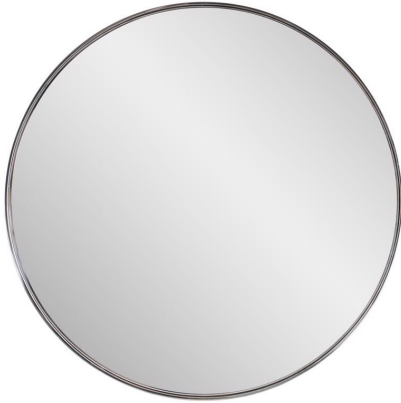

# Mirrors

## MHE94171 – Steele Polished Silver Round Mirror

With the idea that less is more, our Steele Mirror features a simple mirror trimmed in a flat, shadow box styled stainless steel frame in a polished silver. D Rings are affixed to the back of the mirror making it ready to hang right out of the box in either a vertical or horizontal orientation. Additional colors & sizes also available.

### Specifications

Height 36

Material Stainless Steel

Width 36

Shape Round

Weight 29 LBS

Finish Polished

Package Dimensions 41