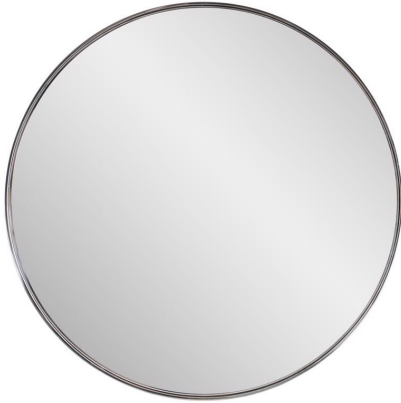

Mirrors

MHE94171 – Steele Polished Silver Round Mirror

With the idea that less is more, our Steele Mirror features a simple mirror trimmed in a flat, shadow box styled stainless steel frame in a polished silver. D Rings are affixed to the back of the mirror making it ready to hang right out of the box in either a vertical or horizontal orientation. Additional colors & sizes also available.

Specifications

Height 36

Material Stainless Steel

Width 36

Shape Round

Weight 29 LBS

Finish Polished

Package Dimensions 41