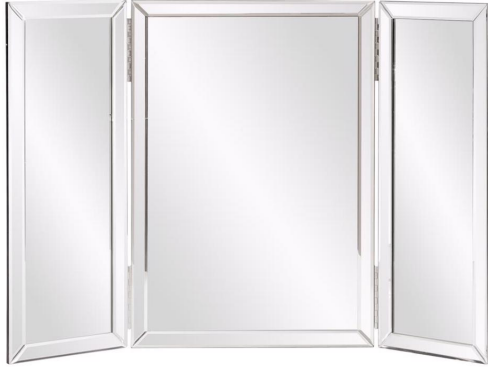

# Mirrors

## MHE99003 – Tripoli Mirror

Tripoli is a lovely hinged vanity mirror. There is a central rectangular mirror with 2 door mirrors. Each section is trimmed with a mirrored border. Each mirrored section of the border has a small bevel adding to its style and beauty. This piece is a table top mirror and cannot be hung. Perfect to be used on a vanity or desk.

### Specifications

Height 21.1/4H

Material Wood / Glass

Width 30.5W

Shape Rectangle

Weight 20

Finish Mirror

Package Dimensions 37 x 27 x 4