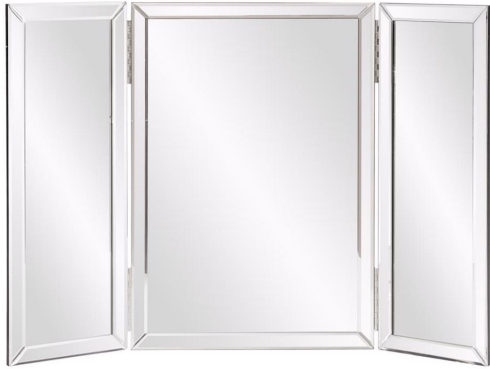

Mirrors

MHE99003 – Tripoli Mirror

Tripoli is a lovely hinged vanity mirror. There is a central rectangular mirror with 2 door mirrors. Each section is trimmed with a mirrored border. Each mirrored section of the border has a small bevel adding to its style and beauty. This piece is a table top mirror and cannot be hung. Perfect to be used on a vanity or desk.

Specifications

Height 21.1/4H

Material Wood / Glass

Width 30.5W

Shape Rectangle

Weight 20

Finish Mirror

Package Dimensions 37 x 27 x 4