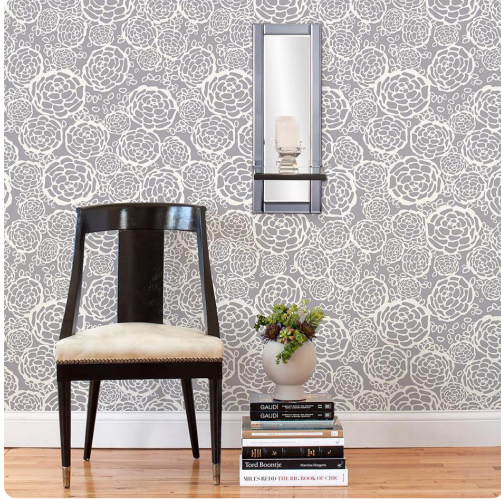

Accessories

MHE99039 – Emerson Mirror

Specifications

Height 24H

Material Wood / Glass

Width 9W

Shape Rectangle

Weight 10

Finish Mirror

Package Dimensions 27 x 11 x 8

<https://www.mdcwall.com/go/sku/MHE99039>