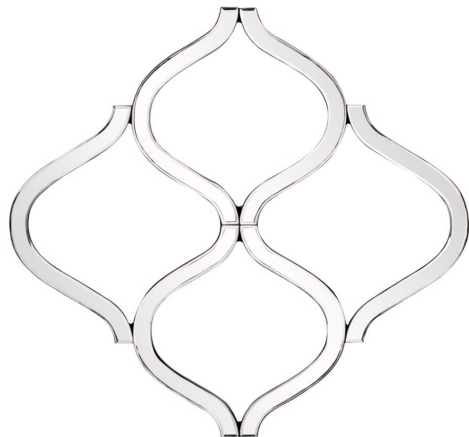

Mirrors

MHE99169 – Lattice Mirror

The Lattice Mirror is a dazzling piece of curved, geometric shaped mirrored functional art. The piece is made up of a network of interlocking mirrored curvy shapes creating a lovely open work, lattice design. On its own or in multiples, the Lattice Mirror is a perfect accent piece for an entryway, bathroom, bedroom or any room in your home. D-rings are affixed to the back of the mirror so it is ready to hang right out of the box in a square or diamond orientation! Each mirrored panel on this piece has a small bevel adding to its beauty and style.

Specifications

Height 29H

Material Wood / Glass

Width 27W

Shape Round

Weight 7

Finish Mirror

Package Dimensions 29 x 28 x 3

<https://www.mdcwall.com/go/sku/MHE99169>