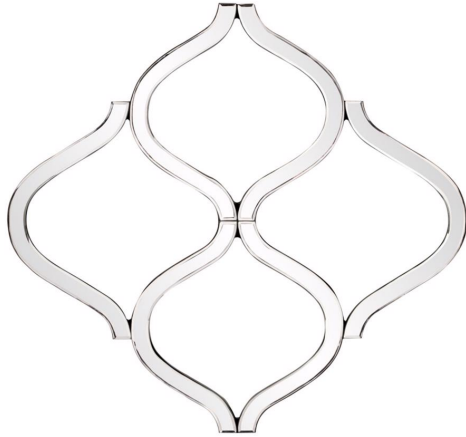

Mirrors

MHE99169 – Lattice Mirror

The Lattice Mirror is a dazzling piece of curved, geometric shaped mirrored functional art. The piece is made up of a network of interlocking mirrored curvy shapes creating a lovely open work, lattice design. On its own or in multiples, the Lattice Mirror is a perfect accent piece for an entryway, bathroom, bedroom or any room in your home. D-rings are affixed to the back of the mirror so it is ready to hang right out of the box in a square or diamond orientation! Each mirrored panel on this piece has a small bevel adding to its beauty and style.

Specifications

Height 29H

Material Wood / Glass

Width 27W

Shape Round

Weight 7

Finish Mirror

Package Dimensions 29 x 28 x 3

<https://www.mdcwall.com/go/sku/MHE99169>