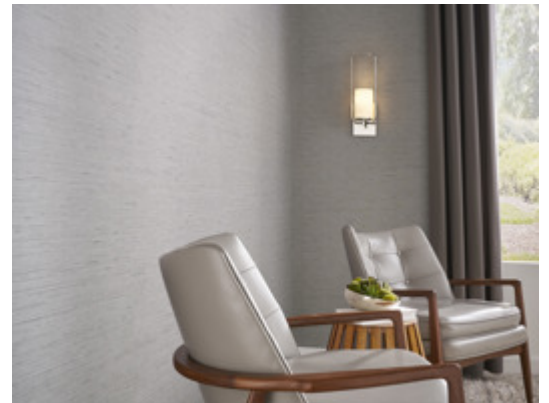

Meridian

MMD1901 – Slate

Meridian takes the elegance of classic textiles and luxurious silks and adds an element of surprising texture. A soft, horizontal weave is highlighted with a soft sheen. With a truly unique color selection, Meridian offers warm oranges and reds, classic neutrals, and regal jewel tones.

Other Available Colors:

Specifications

Content Fabric backed Vinyl

Width 52/54"

Weight (oz/lyd) 20

Weight (oz/sqyd) 13.33

Type Type II

Backing Osnaburg