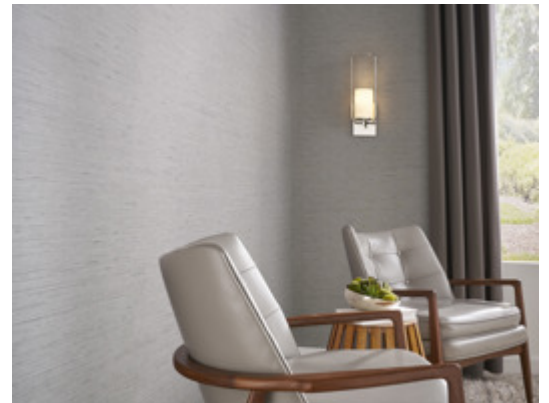

Specifications

Content Fabric backed Vinyl

Width 52/54"

Weight (oz/lyd) 20

Weight (oz/sqyd) 13.33

Type Type II

Backing Osnaburg

Pattern Match Random reversible

Fire Rating Class A

Flame Spread 5

Smoke Developed 35

Environmental Attributes

NSF 342

CA 01350

Features

Pre consumer recycled content

<https://www.mdcwall.com/go/sku/MMD1901>