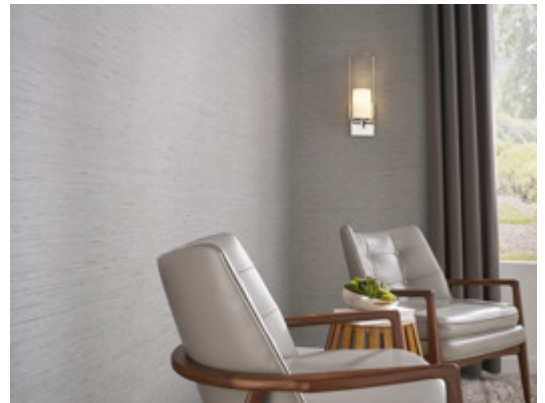

Specifications

Content Fabric backed Vinyl

Width 52/54"

Weight (oz/lyd) 20

Weight (oz/sqyd) 13.33

Type Type II

Backing Osnaburg

Pattern Match Random reversible

Fire Rating Class A

Flame Spread 5

Smoke Developed 35

Environmental Attributes

NSF 342

CA 01350

Features

Pre consumer recycled content

<https://www.mdcwall.com/go/sku/MMD1901>