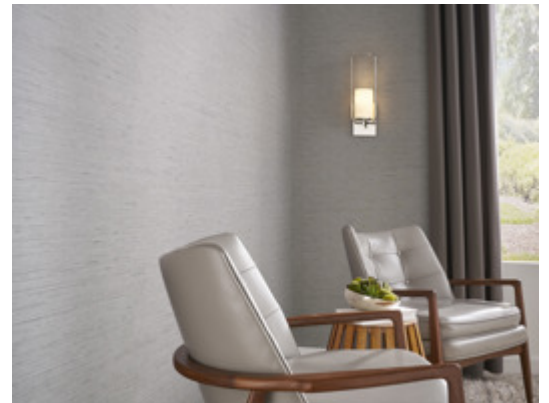

Meridian

MMD1902 – Straw

Meridian takes the elegance of classic textiles and luxurious silks and adds an element of surprising texture. A soft, horizontal weave is highlighted with a soft sheen. With a truly unique color selection, Meridian offers warm oranges and reds, classic neutrals, and regal jewel tones.

Other Available Colors:

Specifications

Content Fabric backed Vinyl

Width 52/54"

Weight (oz/lyd) 20

Weight (oz/sqyd) 13.33

Type Type II

Backing Osnaburg