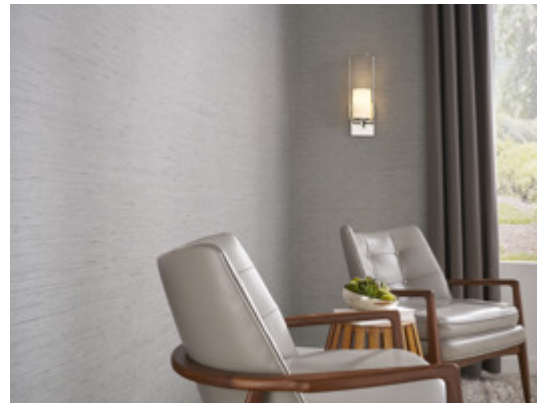

Meridian

MMD1903 – Camel Back

Meridian takes the elegance of classic textiles and luxurious silks and adds an element of surprising texture. A soft, horizontal weave is highlighted with a soft sheen. With a truly unique color selection, Meridian offers warm oranges and reds, classic neutrals, and regal jewel tones.

Other Available Colors:

Specifications

Content Fabric backed Vinyl

Width 52/54"

Weight (oz/lyd) 20

Weight (oz/sqyd) 13.33

Type Type II

Backing Osnaburg