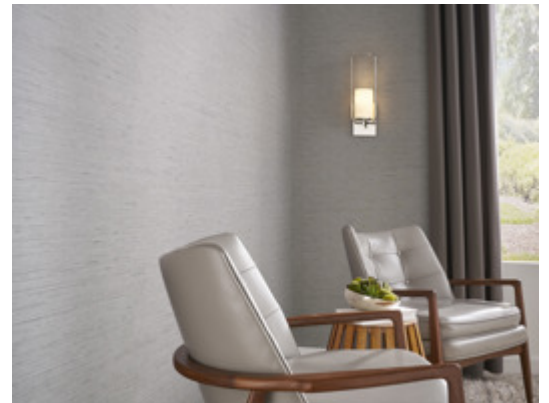

Meridian

MMD1904 – Tangerine

Meridian takes the elegance of classic textiles and luxurious silks and adds an element of surprising texture. A soft, horizontal weave is highlighted with a soft sheen. With a truly unique color selection, Meridian offers warm oranges and reds, classic neutrals, and regal jewel tones.

Other Available Colors:

Specifications

Content Fabric backed Vinyl

Width 52/54"

Weight (oz/lyd) 20

Weight (oz/sqyd) 13.33

Type Type II

Backing Osnaburg