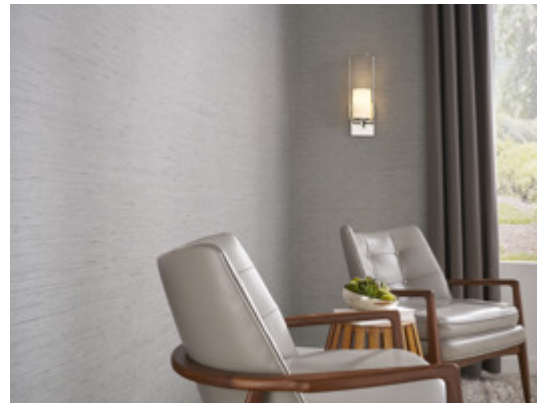

Meridian

MMD1905 – Firethorn

Meridian takes the elegance of classic textiles and luxurious silks and adds an element of surprising texture. A soft, horizontal weave is highlighted with a soft sheen. With a truly unique color selection, Meridian offers warm oranges and reds, classic neutrals, and regal jewel tones.

Other Available Colors:

Specifications

Content Fabric backed Vinyl

Width 52/54"

Weight (oz/lyd) 20

Weight (oz/sqyd) 13.33

Type Type II

Backing Osnaburg