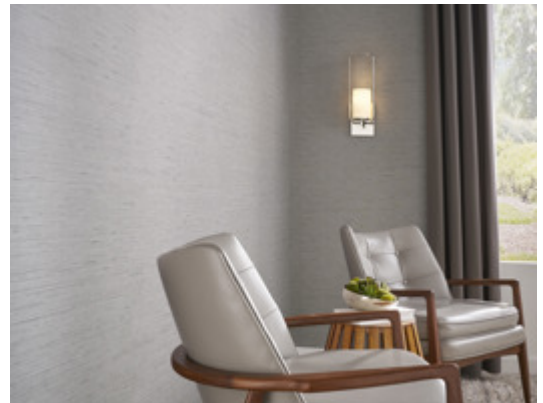

Meridian

MMD1906 – Azalea

Meridian takes the elegance of classic textiles and luxurious silks and adds an element of surprising texture. A soft, horizontal weave is highlighted with a soft sheen. With a truly unique color selection, Meridian offers warm oranges and reds, classic neutrals, and regal jewel tones.

Other Available Colors:

Specifications

Content Fabric backed Vinyl

Width 52/54"

Weight (oz/lyd) 20

Weight (oz/sqyd) 13.33

Type Type II

Backing Osnaburg