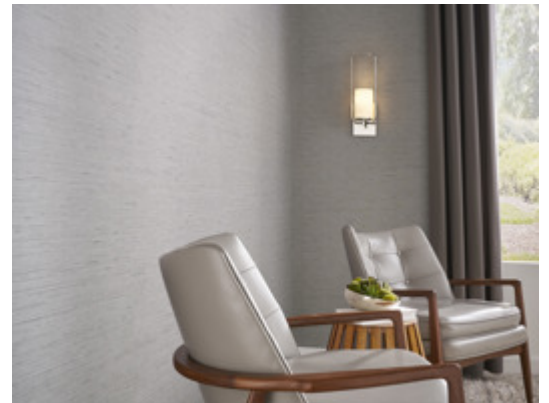

Meridian

MMD1907 – Ice Cloud

Meridian takes the elegance of classic textiles and luxurious silks and adds an element of surprising texture. A soft, horizontal weave is highlighted with a soft sheen. With a truly unique color selection, Meridian offers warm oranges and reds, classic neutrals, and regal jewel tones.

Other Available Colors:

Specifications

Content Fabric backed Vinyl

Width 52/54"

Weight (oz/lyd) 20

Weight (oz/sqyd) 13.33

Type Type II

Backing Osnaburg