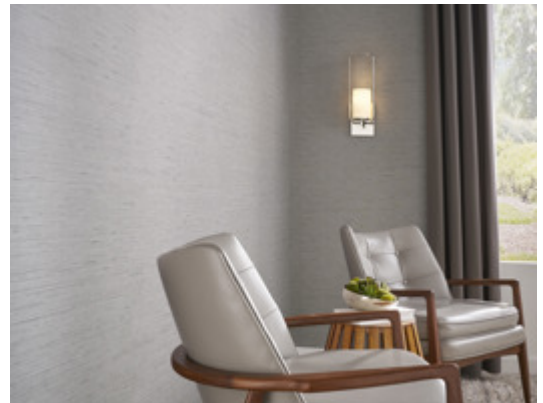

Meridian

MMD1908 – Tropic

Meridian takes the elegance of classic textiles and luxurious silks and adds an element of surprising texture. A soft, horizontal weave is highlighted with a soft sheen. With a truly unique color selection, Meridian offers warm oranges and reds, classic neutrals, and regal jewel tones.

Other Available Colors:

Specifications

Content Fabric backed Vinyl

Width 52/54"

Weight (oz/lyd) 20

Weight (oz/sqyd) 13.33

Type Type II

Backing Osnaburg