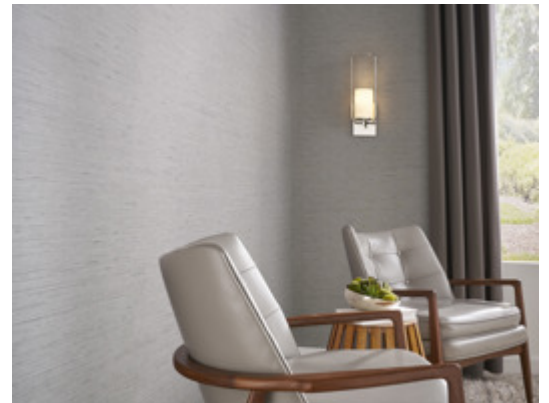

Meridian

MMD1910 – Navajo

Meridian takes the elegance of classic textiles and luxurious silks and adds an element of surprising texture. A soft, horizontal weave is highlighted with a soft sheen. With a truly unique color selection, Meridian offers warm oranges and reds, classic neutrals, and regal jewel tones.

Other Available Colors:

Specifications

Content Fabric backed Vinyl

Width 52/54"

Weight (oz/lyd) 20

Weight (oz/sqyd) 13.33

Type Type II

Backing Osnaburg