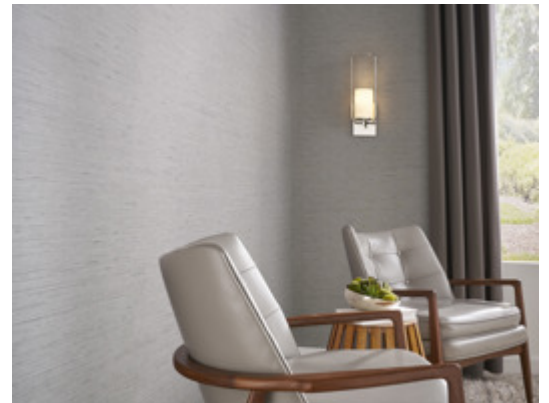

Meridian

MMD1911 – Sapphire

Meridian takes the elegance of classic textiles and luxurious silks and adds an element of surprising texture. A soft, horizontal weave is highlighted with a soft sheen. With a truly unique color selection, Meridian offers warm oranges and reds, classic neutrals, and regal jewel tones.

Other Available Colors:

Specifications

Content Fabric backed Vinyl

Width 52/54"

Weight (oz/lyd) 20

Weight (oz/sqyd) 13.33

Type Type II

Backing Osnaburg