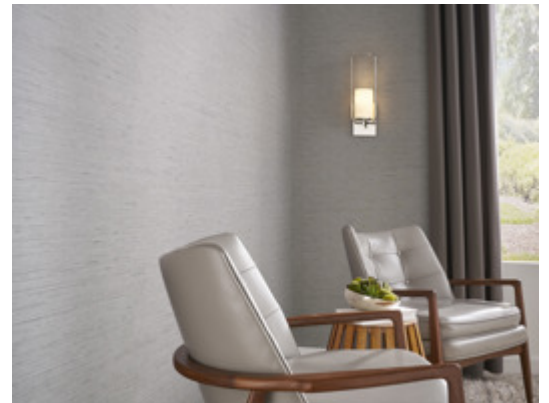

Meridian

MMD1913 – Collonade

Meridian takes the elegance of classic textiles and luxurious silks and adds an element of surprising texture. A soft, horizontal weave is highlighted with a soft sheen. With a truly unique color selection, Meridian offers warm oranges and reds, classic neutrals, and regal jewel tones.

Other Available Colors:

Specifications

Content Fabric backed Vinyl

Width 52/54"

Weight (oz/lyd) 20

Weight (oz/sqyd) 13.33

Type Type II

Backing Osnaburg