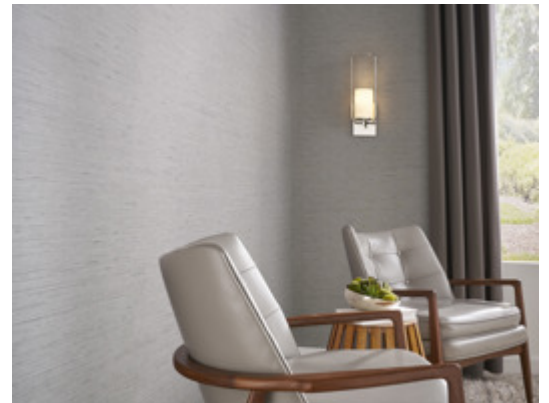

Meridian

MMD1914 – Tobacco

Meridian takes the elegance of classic textiles and luxurious silks and adds an element of surprising texture. A soft, horizontal weave is highlighted with a soft sheen. With a truly unique color selection, Meridian offers warm oranges and reds, classic neutrals, and regal jewel tones.

Other Available Colors:

Specifications

Content Fabric backed Vinyl

Width 52/54"

Weight (oz/lyd) 20

Weight (oz/sqyd) 13.33

Type Type II

Backing Osnaburg