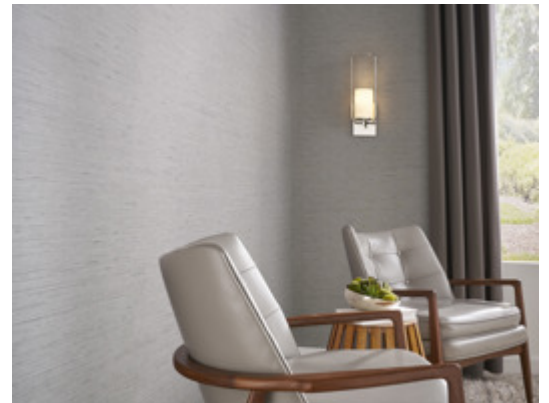

Specifications

Content Fabric backed Vinyl

Width 52/54"

Weight (oz/lyd) 20

Weight (oz/sqyd) 13.33

Type Type II

Backing Osnaburg

Pattern Match Random reversible

Fire Rating Class A

Flame Spread 5

Smoke Developed 35

Environmental Attributes

NSF 342

CA 01350

Features

Pre consumer recycled content

<https://www.mdcwall.com/go/sku/MMD1914>