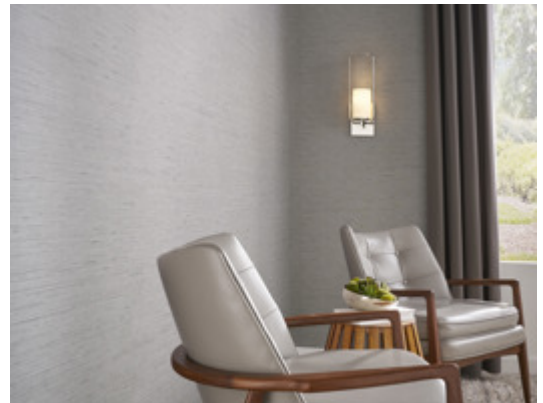

Meridian

MMD1915 – Phantom

Meridian takes the elegance of classic textiles and luxurious silks and adds an element of surprising texture. A soft, horizontal weave is highlighted with a soft sheen. With a truly unique color selection, Meridian offers warm oranges and reds, classic neutrals, and regal jewel tones.

Other Available Colors:

Specifications

Content Fabric backed Vinyl

Width 52/54"

Weight (oz/lyd) 20

Weight (oz/sqyd) 13.33

Type Type II

Backing Osnaburg