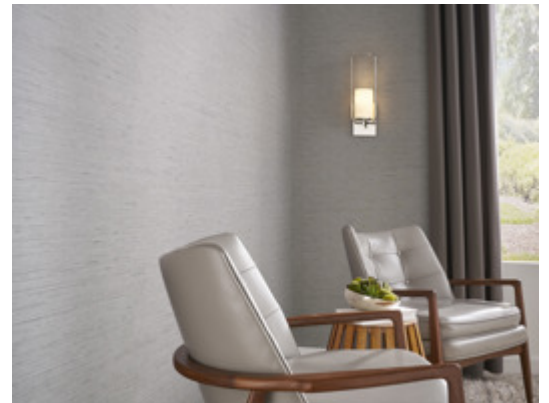

Meridian

MMD1917 – Dawn

Meridian takes the elegance of classic textiles and luxurious silks and adds an element of surprising texture. A soft, horizontal weave is highlighted with a soft sheen. With a truly unique color selection, Meridian offers warm oranges and reds, classic neutrals, and regal jewel tones.

Other Available Colors:

Specifications

Content Fabric backed Vinyl

Width 52/54"

Weight (oz/lyd) 20

Weight (oz/sqyd) 13.33

Type Type II

Backing Osnaburg