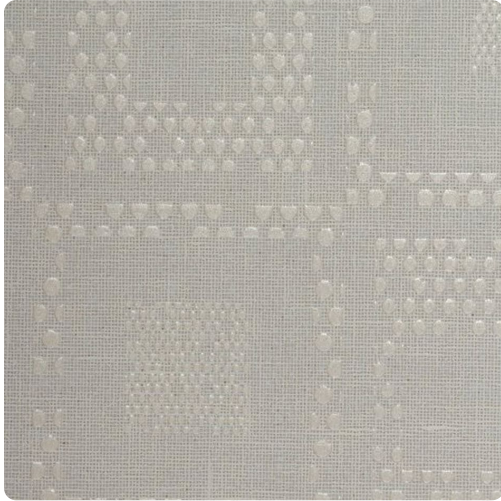

# Leila

MNL1101 – Sand Dollar

Other Available Colors:

Leila decorates the strong colored bases of canvas with raised large and small dot motifs. These motifs give the appearance of an abstract grid design, setting this material apart and giving your space a one-of-a-kind look.

## Specifications

Contents Linen

Width 54"

Weight (oz/lyd) 13.1

Weight (oz/sqyd) 8.73

Backing Paper

Repeat 6.3" Vertical, 12" Horizontal

Fire Rating Class A