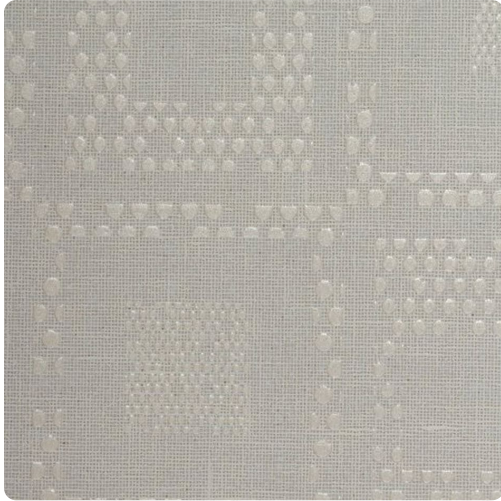

Leila

MNL1101 – Sand Dollar

Other Available Colors:

Leila decorates the strong colored bases of canvas with raised large and small dot motifs. These motifs give the appearance of an abstract grid design, setting this material apart and giving your space a one-of-a-kind look.

Specifications

Contents Linen

Width 54"

Weight (oz/lyd) 13.1

Weight (oz/sqyd) 8.73

Backing Paper

Repeat 6.3" Vertical, 12" Horizontal

Fire Rating Class A