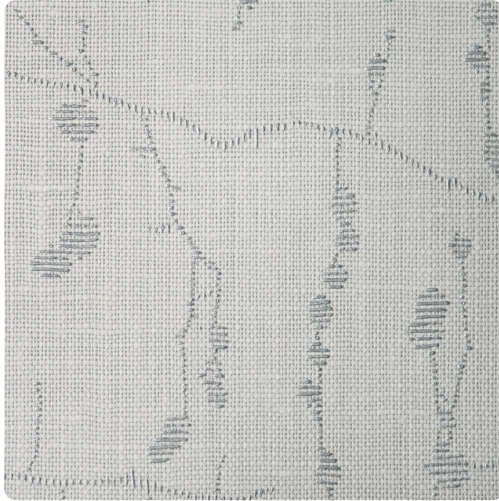

Soren

MNN1256 – Shoreline

Other Available Colors:

Exquisite detail and elegant touches are the highlight of this contemporary collection of textiles. Offering luxurious linens and silks, Natural Textiles boasts dazzling finishes and a rich color palette that ranges from neutrals to bold brights and subtle shimmer. Modern prints bring a uniqueness to an otherwise classic collection ensuring that Natural Textiles offers something for any space.

Specifications

Contents 100% Linen

Width 54"

Weight (oz/lyd) 30

Backing Non-woven

Finish Finished with a proprietary stain repellent that prevents oil and water-based splashes from penetrating and staining the material

Repeat 25.2" Vertical

Fire Rating Class A

<https://www.mdcwall.com/go/sku/MNN1256>