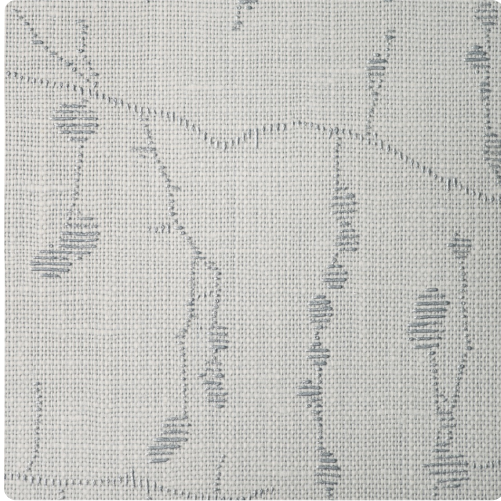

Soren

MNN1256 – Shoreline

Other Available Colors:

Exquisite detail and elegant touches are the highlight of this contemporary collection of textiles. Offering luxurious linens and silks, Natural Textiles boasts dazzling finishes and a rich color palette that ranges from neutrals to bold brights and subtle shimmer. Modern prints bring a uniqueness to an otherwise classic collection ensuring that Natural Textiles offers something for any space.

Specifications

Contents 100% Linen

Width 54"

Weight (oz/lyd) 30

Backing Non-woven

Finish Finished with a proprietary stain repellent that prevents oil and water-based splashes from penetrating and staining the material

Repeat 25.2" Vertical

Fire Rating Class A

<https://www.mdcwall.com/go/sku/MNN1256>