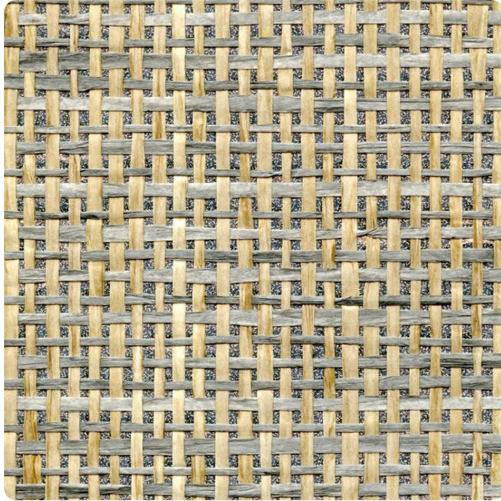

Collection: The Naturals Collection

Corso

MNR1155 – Neutral

Other Available Colors:

Specifications

Contents Japanese Paperweave

Width 36"

Backing Paper

Pattern Match Random Match

Fire Rating A

Packaging Information Packaged in triple roll bolts (12 YDS)

<https://www.mdcwall.com/go/sku/MNR1155>