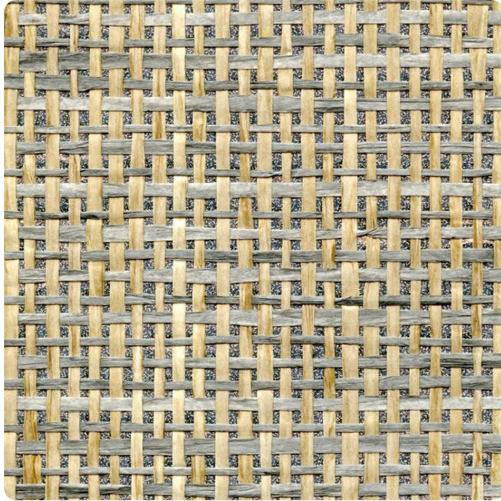

**Collection: The Naturals Collection**

# Corso

MNR1155 – Neutral

Other Available Colors:

## Specifications

Contents Japanese Paperweave

Width 36"

Backing Paper

Pattern Match Random Match

Fire Rating A

Packaging Information Packaged in triple roll bolts (12 YDS)

<https://www.mdcwall.com/go/sku/MNR1155>