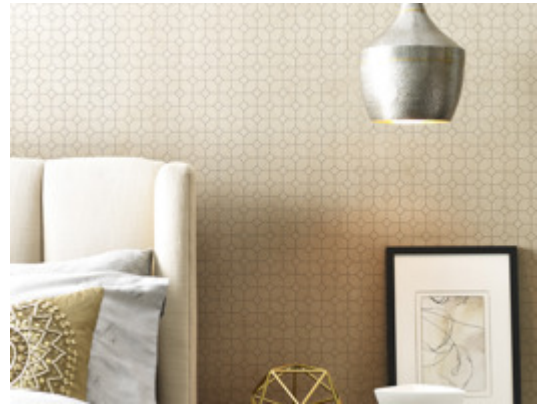

Ridley

MNX1114 – Mohave

Other Available Colors:

Nothing says luxury like elegant silks, rich color palettes and shimmering threads. Natural Textiles offers all of this and more with 21 fabrics, including large-scale prints, mattes interwoven with hints of shimmer, and classic wool. Additionally, Natural Textiles offers innovative textures that will bring your walls to life.

Specifications

Contents 100% Polyester

Width 54"

Weight (oz/lyd) 16.4

Weight (oz/sqyd) 10.93

Type Medium

Backing Paper

Repeat 2.4" Vertical, 2.4" Horizontal