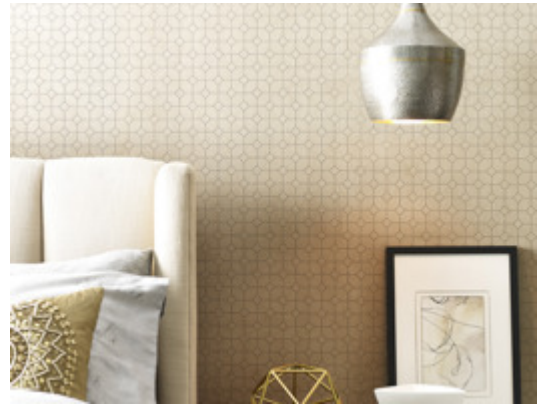

Ridley

MNX1117 – Raspberry Truffle

Other Available Colors:

Nothing says luxury like elegant silks, rich color palettes and shimmering threads. Natural Textiles offers all of this and more with 21 fabrics, including large-scale prints, mattes interwoven with hints of shimmer, and classic wool. Additionally, Natural Textiles offers innovative textures that will bring your walls to life.

Specifications

Contents 100% Polyester

Width 54"

Weight (oz/lyd) 16.4

Weight (oz/sqyd) 10.93

Type Medium

Backing Paper

Repeat 2.4" Vertical, 2.4" Horizontal