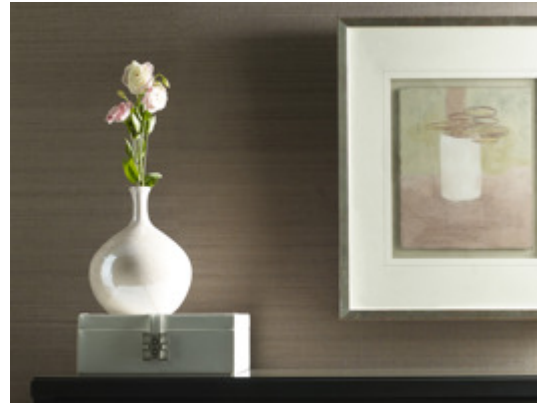

Etienne Silk

MNX1123 – Tapestry

Other Available Colors:

Nothing says luxury like elegant silks, rich color palettes and shimmering threads. Natural Textiles offers all of this and more with 21 fabrics, including large-scale prints, mattes interwoven with hints of shimmer, and classic wool. Additionally, Natural Textiles offers innovative textures that will bring your walls to life.

Specifications

Contents 90% Silk/10% Polyester

Width 43"

Weight (oz/lyd) 9.7

Weight (oz/sqyd) 6.47

Type Medium

Backing Paper

Pattern Match Non-reversible straight across match