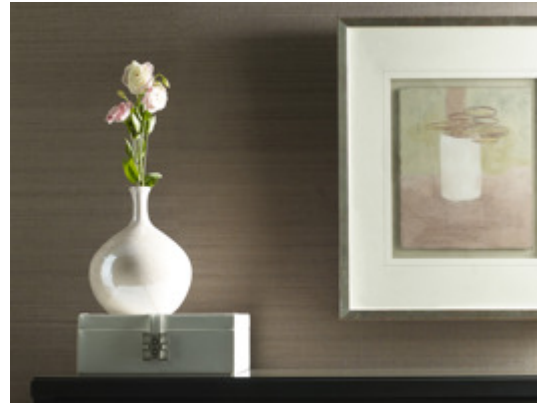

Etienne Silk

MNX1125 – April Showers

Other Available Colors:

Nothing says luxury like elegant silks, rich color pallets and shimmering threads. Natural Textiles offers all of this and more with 21 fabrics, including large-scale prints, mattes interwoven with hints of shimmer, and classic wool. Additionally, Natural Textiles offers innovative textures that will bring your walls to life.

Specifications

Contents 90% Silk/10% Polyester

Width 43"

Weight (oz/lyd) 9.7

Weight (oz/sqyd) 6.47

Type Medium

Backing Paper

Pattern Match Non-reversible straight across match