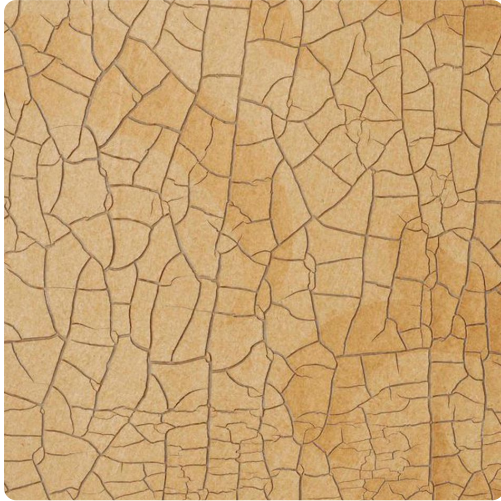

Porcelain Damask

MOU5843 – Amber

These handcrafted wall treatments render the look of hand applied plasters, iron gilding, crackled frescos and textured fabrics. They truly harmonize pattern and texture with a quality that stimulates multiple sensory perceptions at once. Porcelain Damask can be custom colored to the exacting needs of your space for a minimum of 30 yards.

Other Available Colors:

Specifications

Content Polyester/Cellulose

Width 27"

Weight (oz/lyd) 32

Weight (oz/sqyd) 21.33

Type Medium

Backing Non-woven

Repeat 28" Vertical

Pattern Match Non-reversible drop match

Fire Rating Class A

Flame Spread 15

Smoke Developed 35

<https://www.mdcwall.com/go/sku/MOU5843>