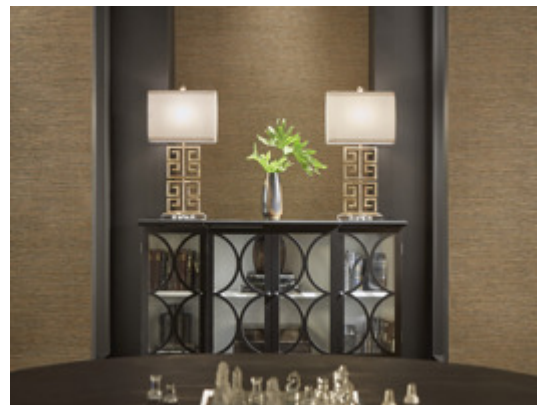

Specifications

Content Fabric backed Vinyl

Width 52/54"

Weight (oz/lyd) 20

Weight (oz/sqyd) 13.33

Type Type II

Backing Osnaburg

Pattern Match Random reversible

Fire Rating Class A

Flame Spread 5

Smoke Developed 35

Environmental Attributes

NSF 342

CA 01350

Features

Pre consumer recycled content

<https://www.mdcwall.com/go/sku/MPM1116>