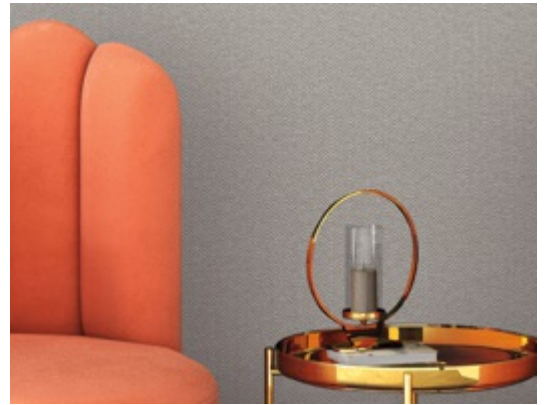

## Specifications

Contents 58% Post-Consumer Recycled Polyester, 42%

Polyester

Width 54"

Backing Acrylic

Finish StainGuard

Pattern Match Random Match, Non-Reversible Hang

Fire Rating Class A