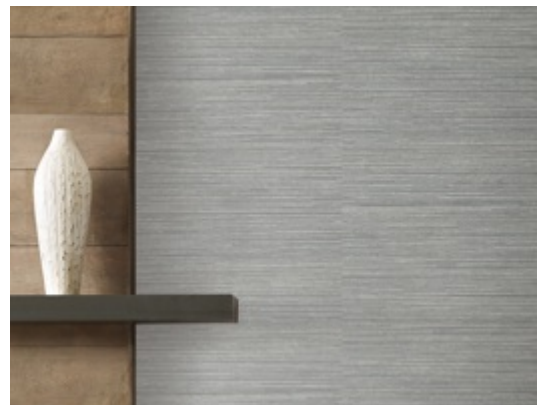

## Specifications

Contents 51% Post-Consumer Recycled Polyester, 49%

Polyester

Width 54"

Backing Acrylic

Finish StainGuard

Pattern Match Random Match, Non-Reversible Hang

Fire Rating Class A