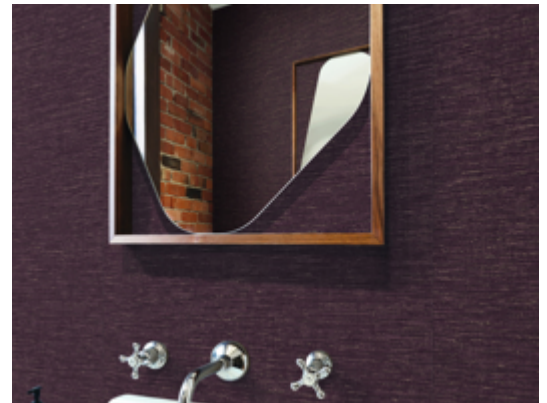

Specifications

Content Non-woven backed Vinyl

Width 54"

Weight (oz/lyd) 20

Weight (oz/sqyd) 13.33

Type Type II

Backing Non-woven

Pattern Match Random reversible

Fire Rating Class A

Flame Spread 25

Smoke Developed 35

Environmental Attributes

NSF 342

CA 01350

<https://www.mdcwall.com/go/sku/MRE1525>