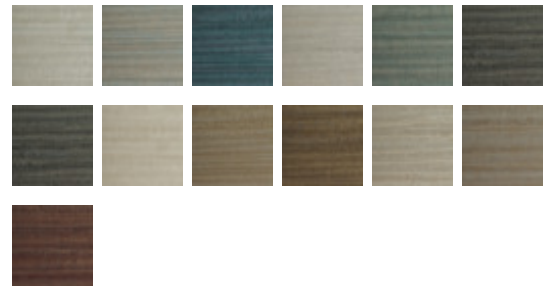

Revie

MRV2706 – Terra Verte

Inspired by glazed pottery, Revie is a delicate, horizontal design that will fit seamlessly into any space. Its 13-colorway palette is comprised of earthy clays, neutrals and aquatics that mimic the best of high-end stoneware.

Other Available Colors:

Specifications

Content Fabric backed Vinyl

Width 52/54"

Weight (oz/lyd) 20

Weight (oz/sqyd) 13.33

Type Type II

Backing Osnaburg