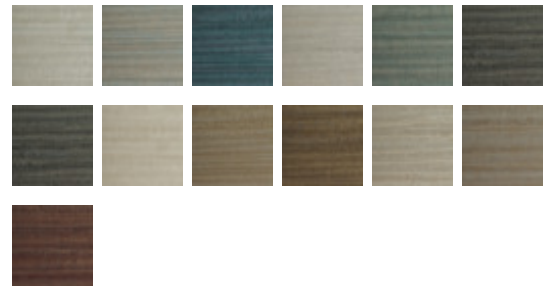

# Revie

MRV2706 – Terra Verte

Inspired by glazed pottery, Revie is a delicate, horizontal design that will fit seamlessly into any space. Its 13-colorway palette is comprised of earthy clays, neutrals and aquatics that mimic the best of high-end stoneware.

Other Available Colors: