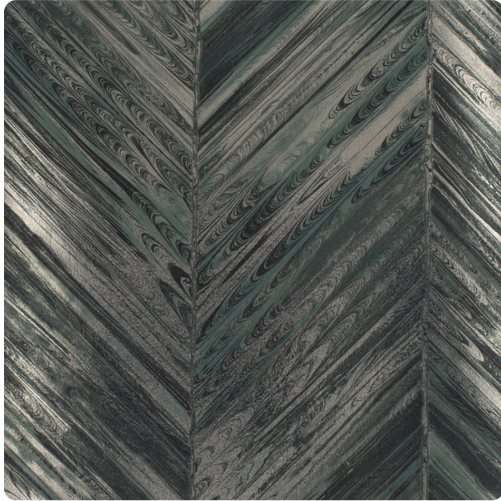

Tempera

MTP9201 – Eucalyptus

Tempera updates a classic herringbone pattern with a truly unique design, inspired by Ebru technique. Striking jewel tones and soothing neutrals are set off with a subtle sheen. Available in 17 colorways, Tempera is a dramatic addition to any space.

Other Available Colors:

Specifications

Content Fabric backed Vinyl

Width 52/54"

Weight (oz/lyd) 20

Weight (oz/sqyd) 13.33

Type Type II

Backing Osnaburg