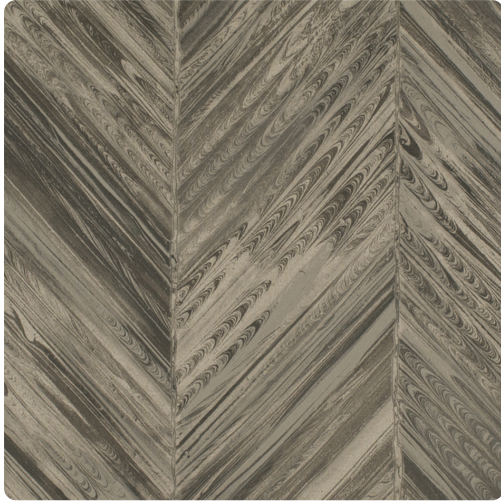

# Tempera

MTP9204 – Cocoa

Tempera updates a classic herringbone pattern with a truly unique design, inspired by Ebru technique. Striking jewel tones and soothing neutrals are set off with a subtle sheen. Available in 17 colorways, Tempera is a dramatic addition to any space.

Other Available Colors:

## Specifications

Content Fabric backed Vinyl

Width 52/54"

Weight (oz/lyd) 20

Weight (oz/sqyd) 13.33

Type Type II

Backing Osnaburg

Pattern Match Reversible straight across match