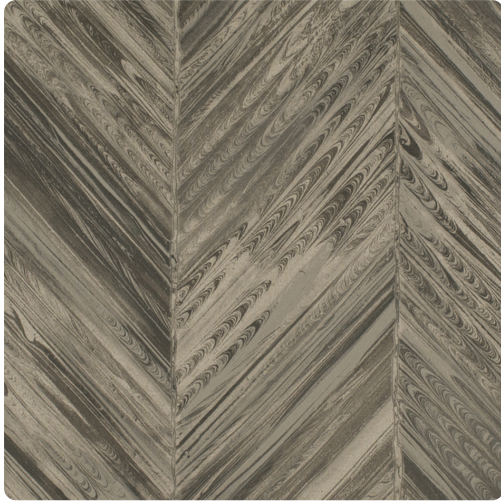

Tempera

MTP9204 – Cocoa

Tempera updates a classic herringbone pattern with a truly unique design, inspired by Ebru technique. Striking jewel tones and soothing neutrals are set off with a subtle sheen. Available in 17 colorways, Tempera is a dramatic addition to any space.

Other Available Colors:

Specifications

Content Fabric backed Vinyl

Width 52/54"

Weight (oz/lyd) 20

Weight (oz/sqyd) 13.33

Type Type II

Backing Osnaburg

Pattern Match Reversible straight across match

Fire Rating Class A

Flame Spread 5

Smoke Developed 35

Environmental Attributes

NSF 342

LEED Compliant

CA 01350