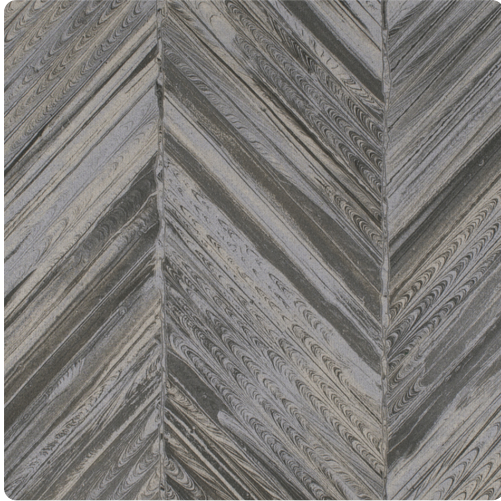

Tempera

MTP9208 – Purple Rain

Tempera updates a classic herringbone pattern with a truly unique design, inspired by Ebru technique. Striking jewel tones and soothing neutrals are set off with a subtle sheen. Available in 17 colorways, Tempera is a dramatic addition to any space.

Other Available Colors:

Specifications

Content Fabric backed Vinyl

Width 52/54"

Weight (oz/lyd) 20

Weight (oz/sqyd) 13.33

Type Type II

Backing Osnaburg

Pattern Match Reversible straight across match

Fire Rating Class A

Flame Spread 5

Smoke Developed 35

Environmental Attributes

NSF 342

LEED Compliant

CA 01350