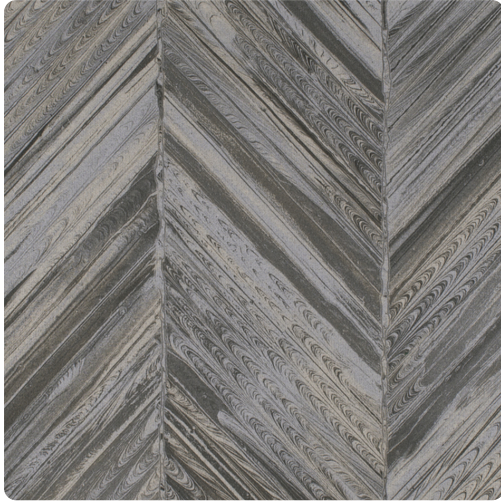

# Tempera

MTP9208 – Purple Rain

Tempera updates a classic herringbone pattern with a truly unique design, inspired by Ebru technique. Striking jewel tones and soothing neutrals are set off with a subtle sheen. Available in 17 colorways, Tempera is a dramatic addition to any space.

Other Available Colors:

## Specifications

Content Fabric backed Vinyl

Width 52/54"

Weight (oz/lyd) 20

Weight (oz/sqyd) 13.33

Type Type II

Backing Osnaburg

Pattern Match Reversible straight across match