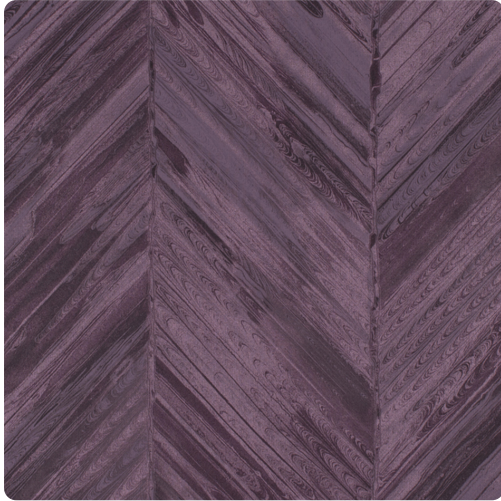

Tempera

MTP9209 – Raspberry

Tempera updates a classic herringbone pattern with a truly unique design, inspired by Ebru technique. Striking jewel tones and soothing neutrals are set off with a subtle sheen. Available in 17 colorways, Tempera is a dramatic addition to any space.

Other Available Colors:

Specifications

Content Fabric backed Vinyl

Width 52/54"

Weight (oz/lyd) 20

Weight (oz/sqyd) 13.33

Type Type II

Backing Osnaburg