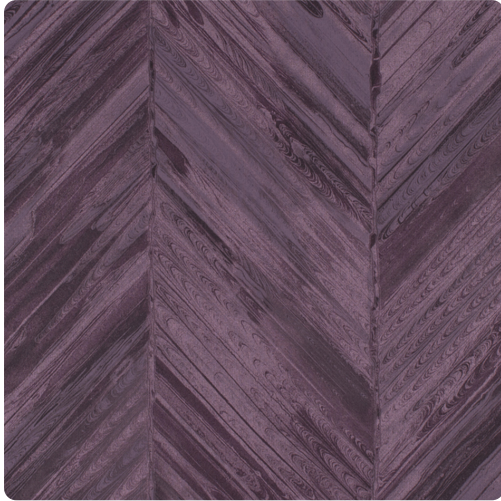

# Tempera

MTP9209 – Raspberry

Tempera updates a classic herringbone pattern with a truly unique design, inspired by Ebru technique. Striking jewel tones and soothing neutrals are set off with a subtle sheen. Available in 17 colorways, Tempera is a dramatic addition to any space.

Other Available Colors:

## Specifications

Content Fabric backed Vinyl

Width 52/54"

Weight (oz/lyd) 20

Weight (oz/sqyd) 13.33

Type Type II

Backing Osnaburg

Pattern Match Reversible straight across match