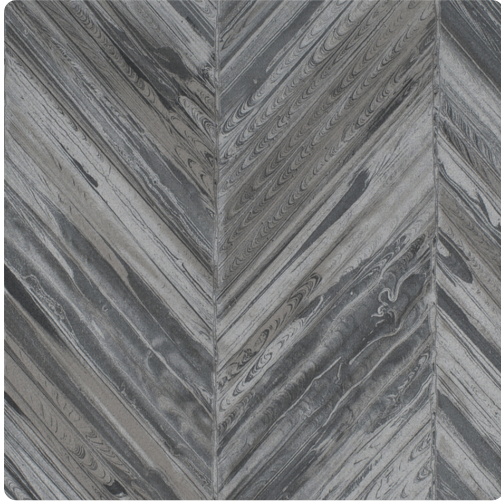

Tempera

MTP9212 – Metropolitan

Tempera updates a classic herringbone pattern with a truly unique design, inspired by Ebru technique. Striking jewel tones and soothing neutrals are set off with a subtle sheen. Available in 17 colorways, Tempera is a dramatic addition to any space.

Other Available Colors:

Specifications

Content Fabric backed Vinyl

Width 52/54"

Weight (oz/lyd) 20

Weight (oz/sqyd) 13.33

Type Type II

Backing Osnaburg

Pattern Match Reversible straight across match

Fire Rating Class A

Flame Spread 5

Smoke Developed 35

Environmental Attributes

NSF 342

LEED Compliant

CA 01350