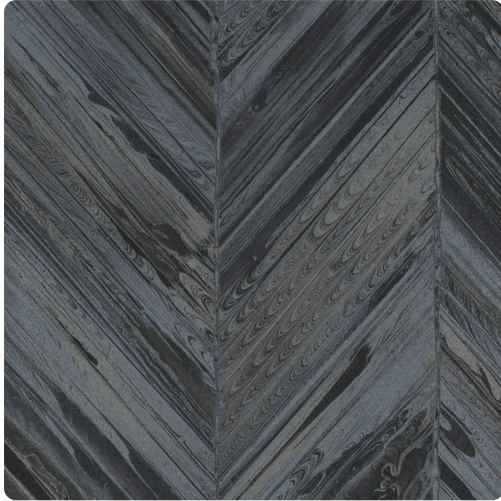

Tempera

MTP9213 – Onyx

Tempera updates a classic herringbone pattern with a truly unique design, inspired by Ebru technique. Striking jewel tones and soothing neutrals are set off with a subtle sheen. Available in 17 colorways, Tempera is a dramatic addition to any space.

Other Available Colors:

Specifications

Content Fabric backed Vinyl

Width 52/54"

Weight (oz/lyd) 20

Weight (oz/sqyd) 13.33

Type Type II

Backing Osnaburg

Pattern Match Reversible straight across match

Fire Rating Class A

Flame Spread 5

Smoke Developed 35

Environmental Attributes

NSF 342

LEED Compliant

CA 01350