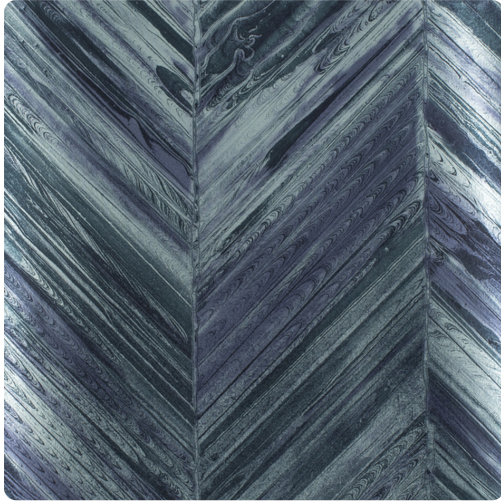

Tempera

MTP9217 – Salt Lake

Tempera updates a classic herringbone pattern with a truly unique design, inspired by Ebru technique. Striking jewel tones and soothing neutrals are set off with a subtle sheen. Available in 17 colorways, Tempera is a dramatic addition to any space.

Other Available Colors:

Specifications

Content Fabric backed Vinyl

Width 52/54"

Weight (oz/lyd) 20

Weight (oz/sqyd) 13.33

Type Type II

Backing Osnaburg

Pattern Match Reversible straight across match

Fire Rating Class A

Flame Spread 5

Smoke Developed 35

Environmental Attributes

NSF 342

LEED Compliant

CA 01350