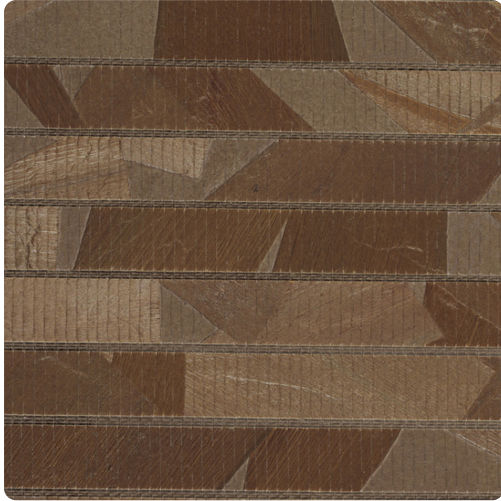

# Edessa

MUE1012

Other Available Colors:

Tightly woven with equal parts shimmer and neutral, Edessa is a woven design constructed of water hyacinth. This natural pattern is offered in five brand-new colorways, and will add a natural flair to any space.

## Specifications

Content Water Hyacinth

Width 36"

Roll Length 12 yards

Backing Paper

Pattern Match Random Match, Non-Reversible Hang

Fire Rating Class A

<https://www.mdcwall.com/go/sku/MUE1012>