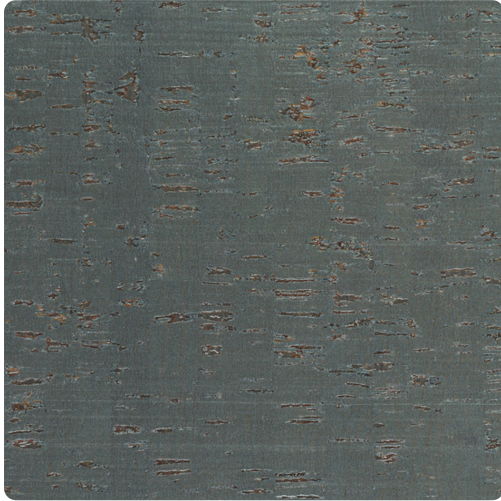

Amadia

MUE1024

Other Available Colors:

This natural design demonstrates the texture and appeal of cork, and is interrupted by metallic highlights to create dimension. Offered in five vivid colorways that reflect the best of both industry and nature, Amadia boasts a high-energy appearance that gives your space an air of natural elements.

Specifications

Contents 90% Natural Cork, 10% Pulp

Width 36"

Backing Paper

Pattern Match Random non-reversible

Fire Rating Class A

Flame Spread 5

Smoke Developed 5