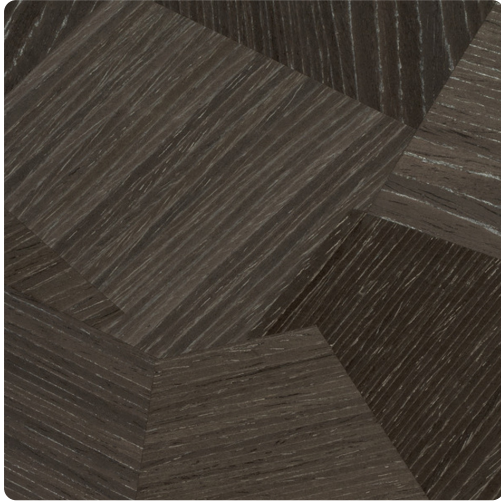

# Wood Triangles

MUE1034

A geometric statement piece made of natural wood veneer, Wood Triangles offers alternating grains that create movement. Offered in seven colorways, Wood Triangle is a design that will elevate both large and small spaces.

Other Available Colors:

## Specifications

Content Wood Veneer

Width 38"

Roll Length 12 yards

Backing Paper

Pattern Match Random non-reversible

Fire Rating Class A

<https://www.mdcwall.com/go/sku/MUE1034>