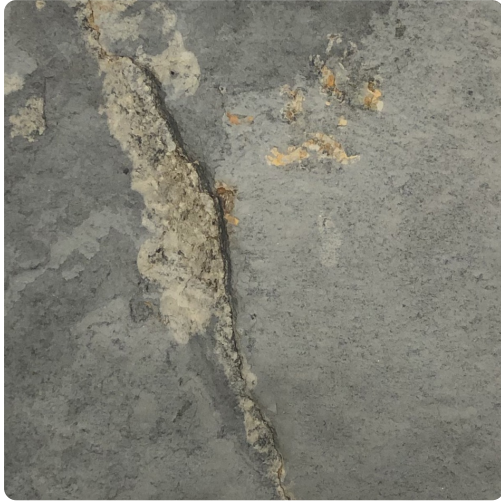

Stonewerks

MUE1080 – Autumn Rustic

Capture the same organic richness and depth found in nature with Stonewerks. Made from real stone sourced directly from quarries, the natural differences found in each pane of Stonewerks mirror the utmost true stone look. Every panel is just as different as the original slab of stone from which it comes, creating installations that are completely unique and equally beautiful.

Other Available Colors:

Specifications

Contents Natural Stone veneer laminated to a fabric substrate

Panel Size 3 ft x 9 ft

Thickness 0.7 - 1.0 mm

Weight .18 - .25 lbs. per sqft

Backing Fabric backing

Fire Rating Class A